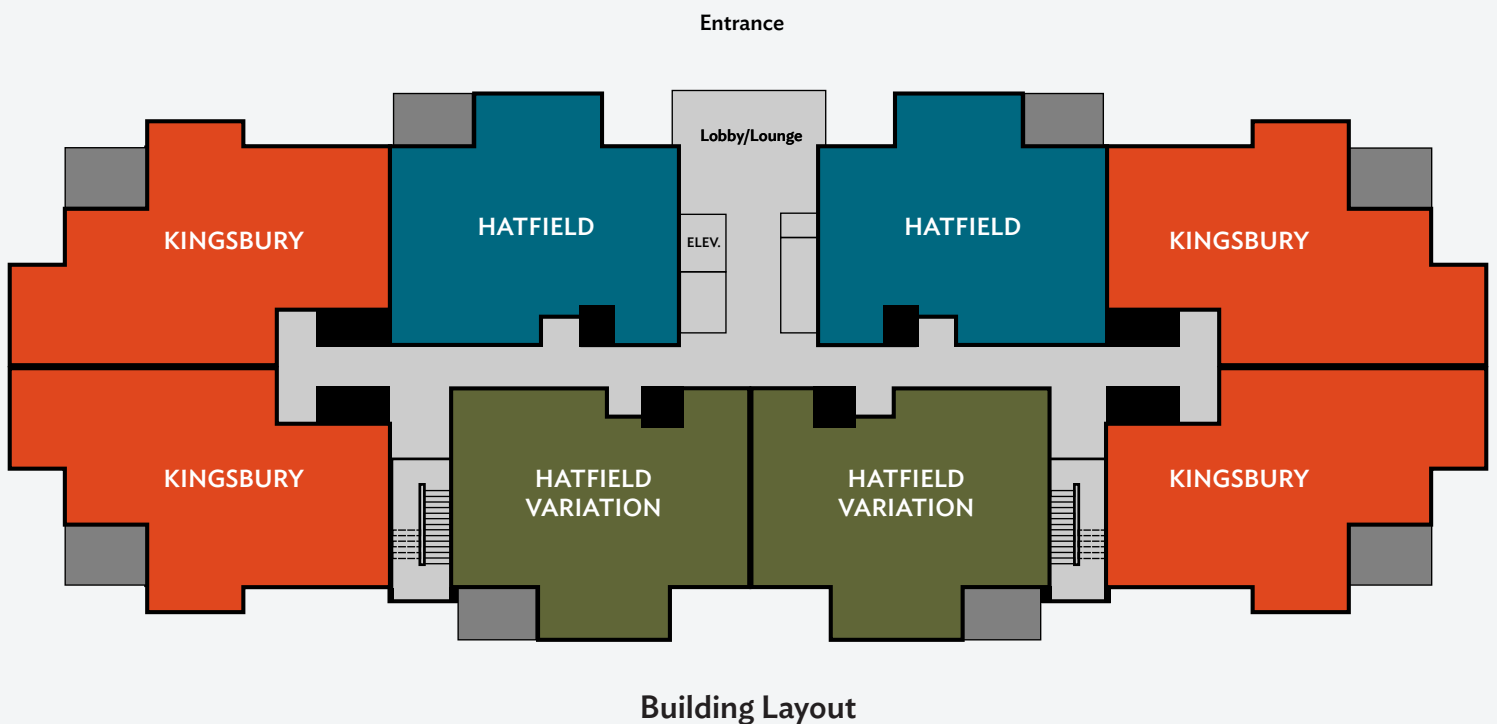

WILLOW VALLEY  
COMMUNITIES

*Introducing*  
**SouthPointe Village**

New Apartment Homes at Willow Valley Communities

**Coming soon to Willow Valley Communities, our newest deluxe apartment homes community, SouthPointe Village.**

---

SouthPointe Village will be part of our SouthPointe at Lakes community, which is Willow Valley Communities' final new residential construction project on its 210 acre campus in Lancaster County. This makes it the last opportunity to call Willow Valley Communities home in a brand new residence.

SouthPointe Village will consist of five, three-story buildings with eight apartments per floor. The 120 residences are specially designed and appointed with a variety of distinctive high-end finishes and smart designs. You're invited to choose the floor plan style that best meets your needs, either a 2 bedroom, 2-1/2 bath or a 2 bedroom, 2-1/2 bath with study residence. The new construction will also feature underground parking and access to the many award-winning amenities that Willow Valley Communities is known for.

- An exclusive **Design Studio** offering complimentary design services to customize the finishes of your new home.
- An 80,000 square-foot **Cultural Center** with 500-seat Performing Arts Theater, Art Gallery, Fitness and Aquatic Centers, and Day Spa.
- A 30,000 sq. ft. **Clubhouse**, a hub of intergenerational engagement with its outdoor pool, Har-Tru tennis courts, vintage arcade, bowling alley, golf simulator, and gourmet restaurant.
- Twelve inviting **culinary venues** to satisfy every palate.