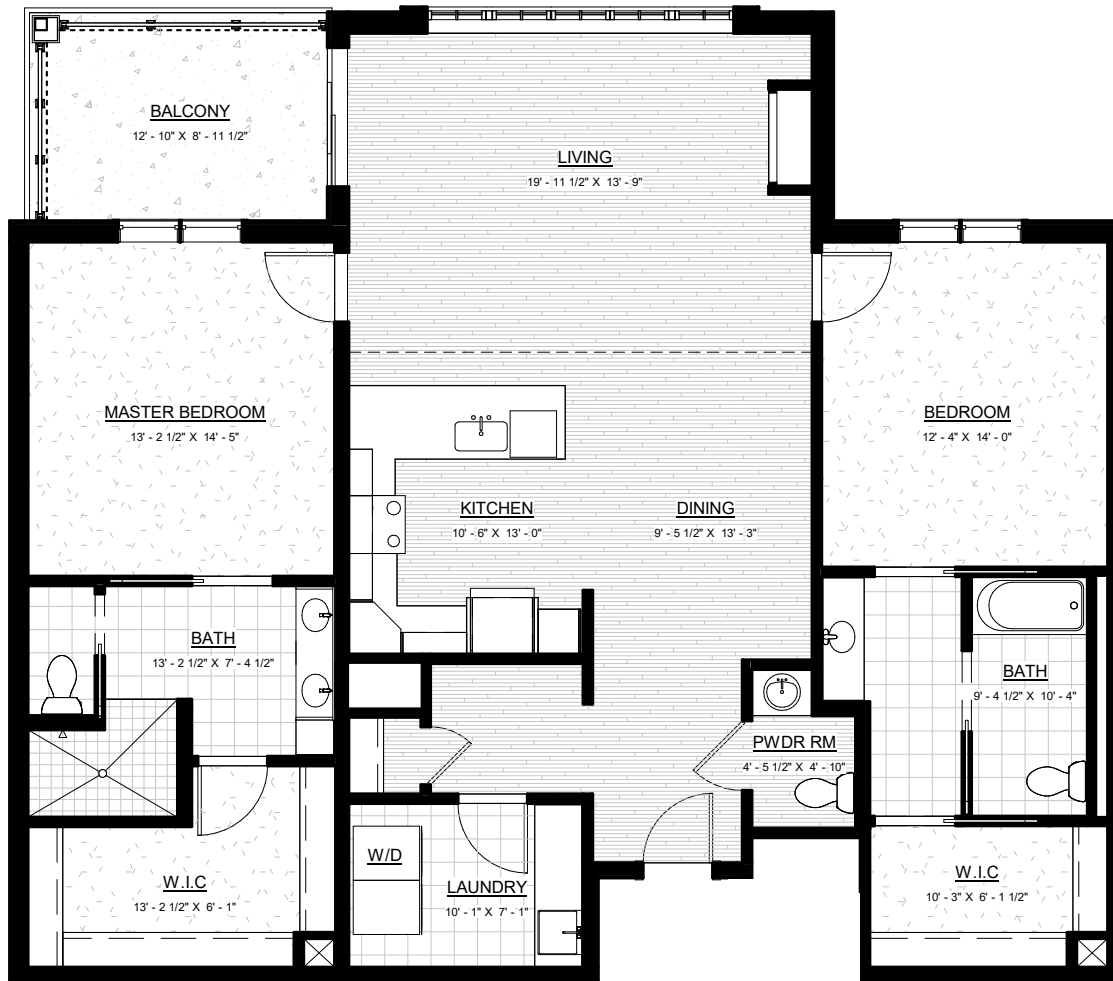

## SouthPointe Village: Hatfield

Apartment  
2 Bedroom  
2.5 Bath  
1,704 Square Feet

FINISH MATERIAL KEY	
CARPET	
TILE	
CONCRETE	
HARDWOOD	

[WillowValleyCommunities.org](http://WillowValleyCommunities.org)  
800.770.5445

**All dimensions are approximate and subject to revision.**

Floor plans are not to scale in relation to one another and represent the residences in their original configuration.